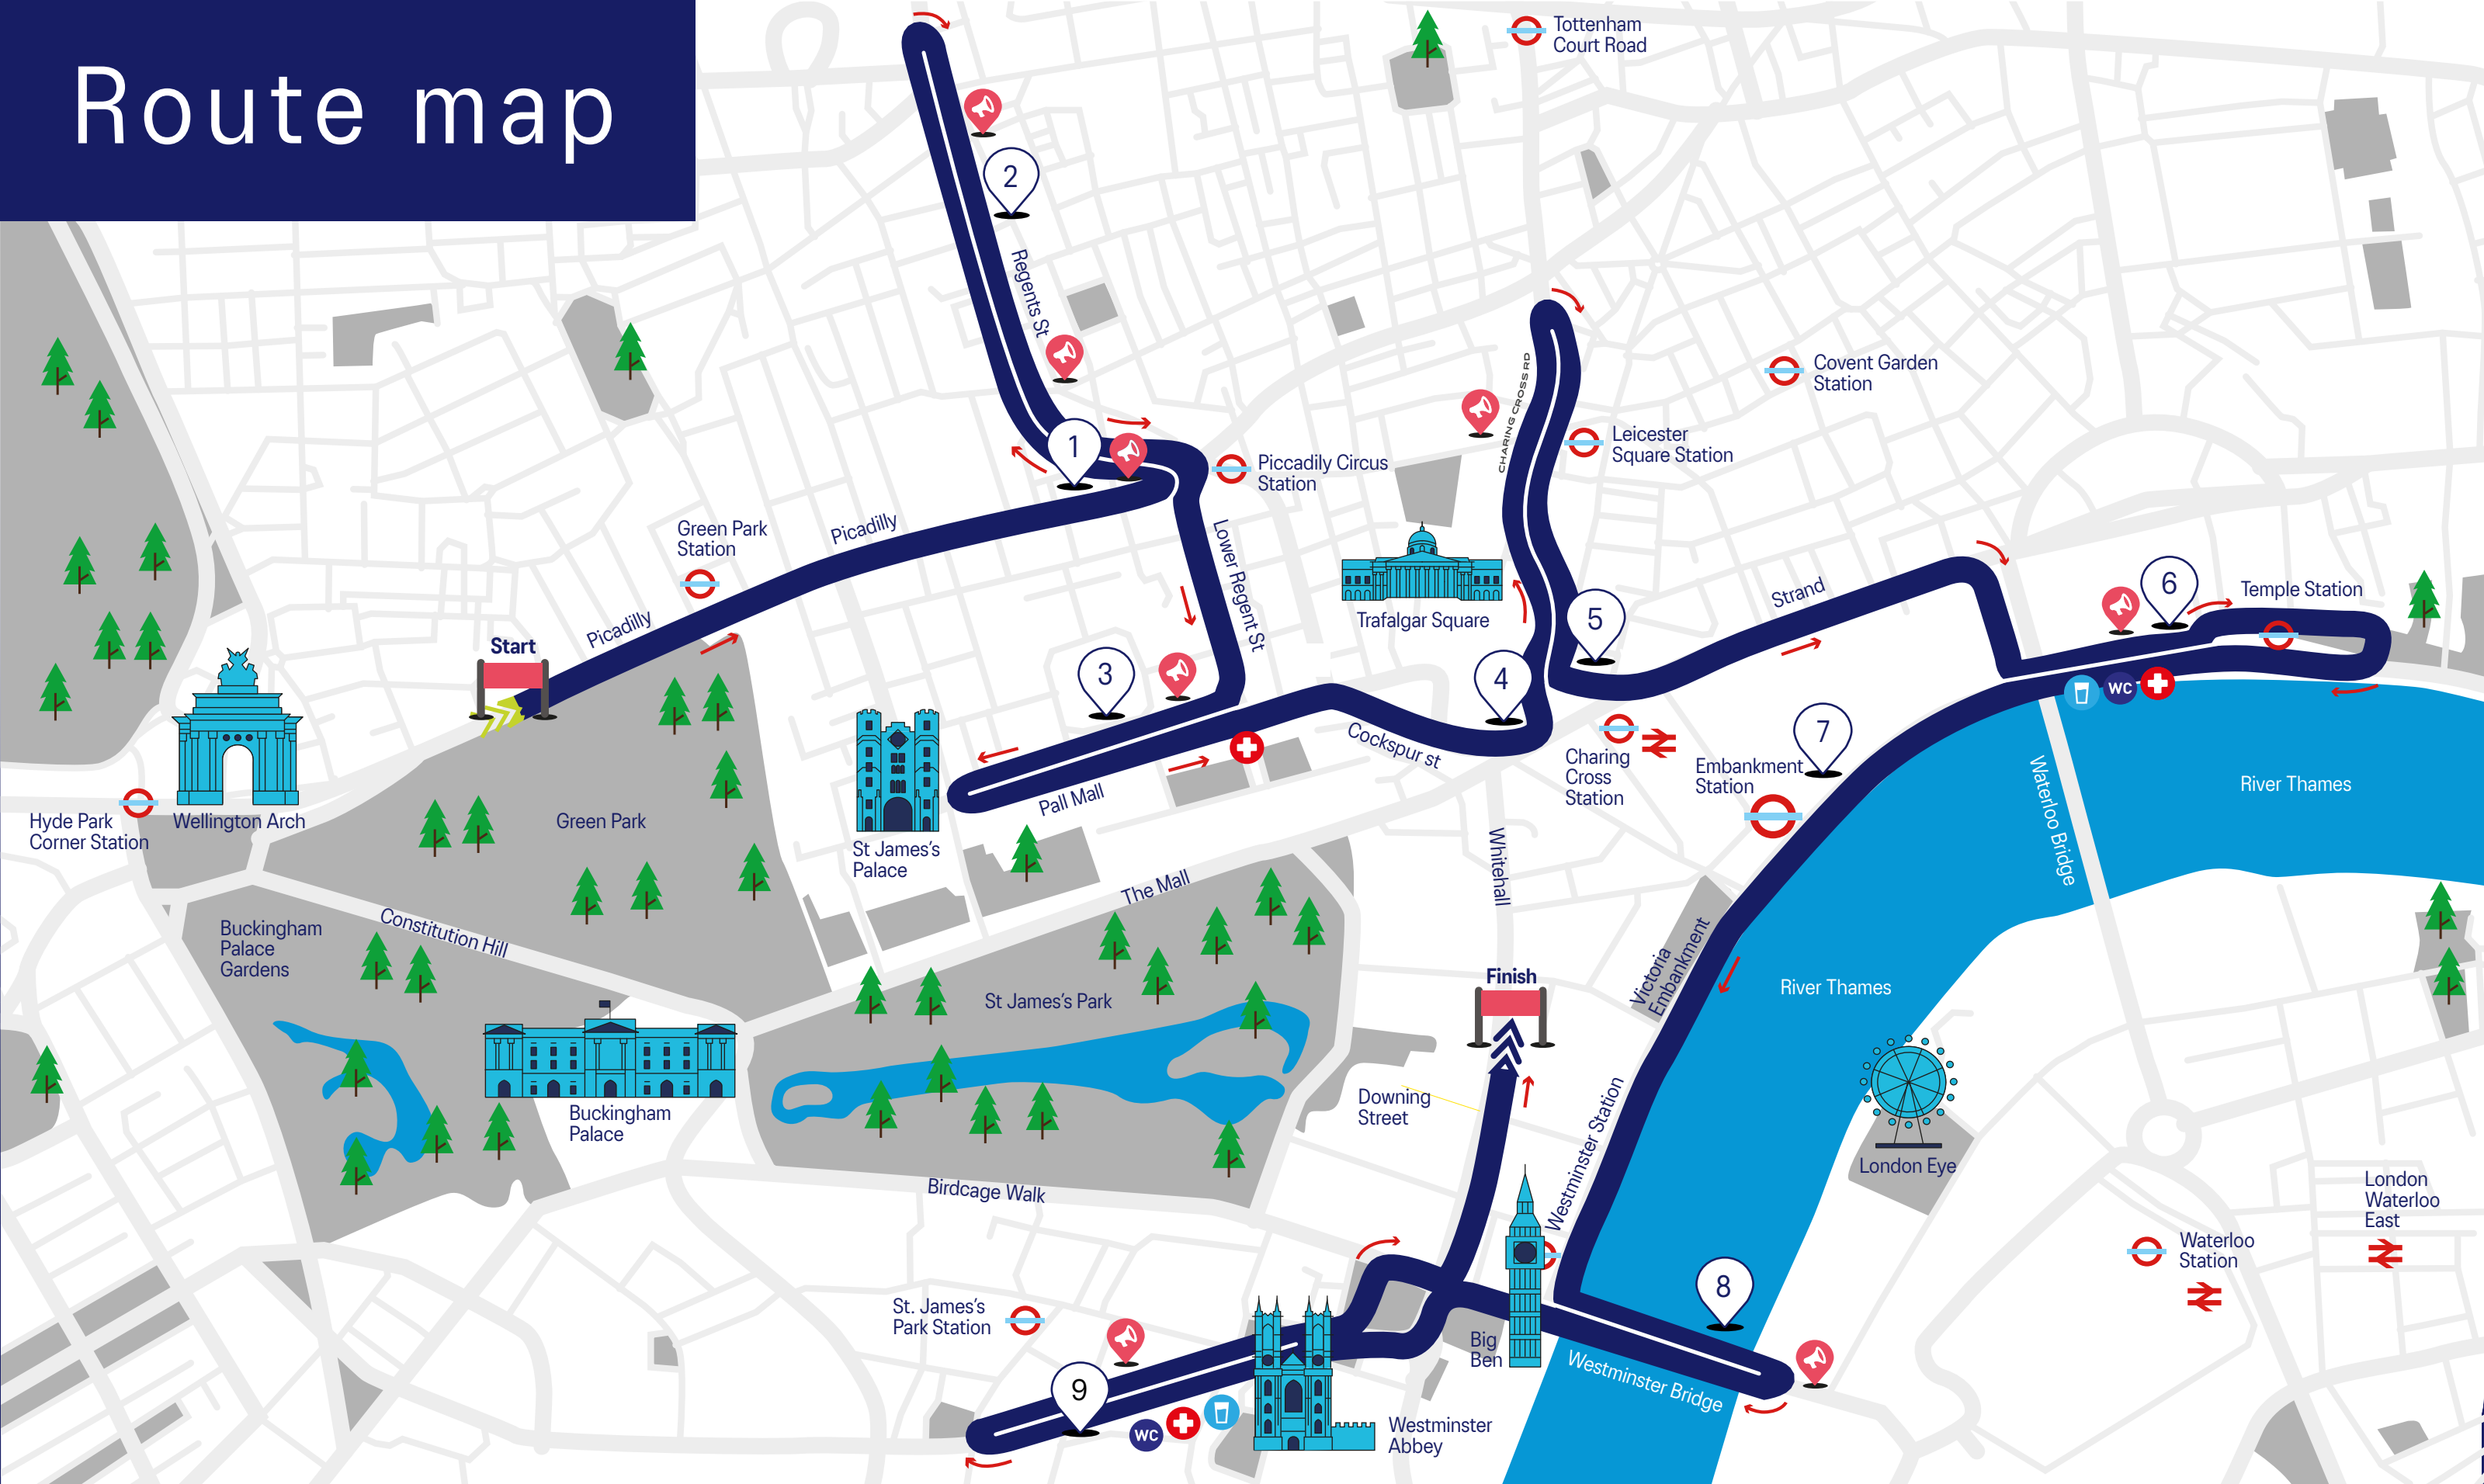

Route map

London 10K

 UNDERGROUND STATION

 WATER

 ENTERTAINMENT

 NATIONAL RAIL STATION

 TOILETS

 KILOMETRE MARKER